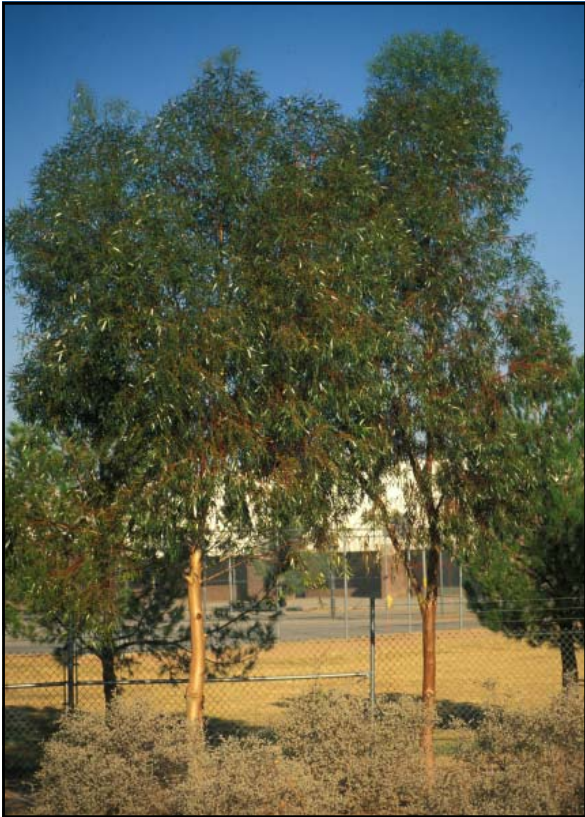

EUCALYPTUS SALMONOPHLOIA SALMON GUM

One of the most beautiful features of this tree is its smooth, salmon-colored bark. Salmon gum also has narrow, shiny, bright green leaves which shimmer in the sunlight. Although trees up to 80 feet tall have been reported in Australia, older trees in Phoenix are only 40 feet tall and wide. It is slow-growing, and will be one of the best choices for residential landscapes. The salmon gum is moderately salt-tolerant. In Western Australia, this tree has been a main source of timber and firewood. It is hardy to 20°F. USDA Zone 9.

AT A GLANCE SUMMARY	
SIZE (H X W)	40 feet x 40 feet
FLOWER COLOR	White
FLOWER SEASON	Spring
EXPOSURE	Full Sun
WATER	Low
GROWTH RATE	Slow
HARDINESS	20° F, USDA Zone 9
PRUNING	To Thin & Shape

FREE TREE