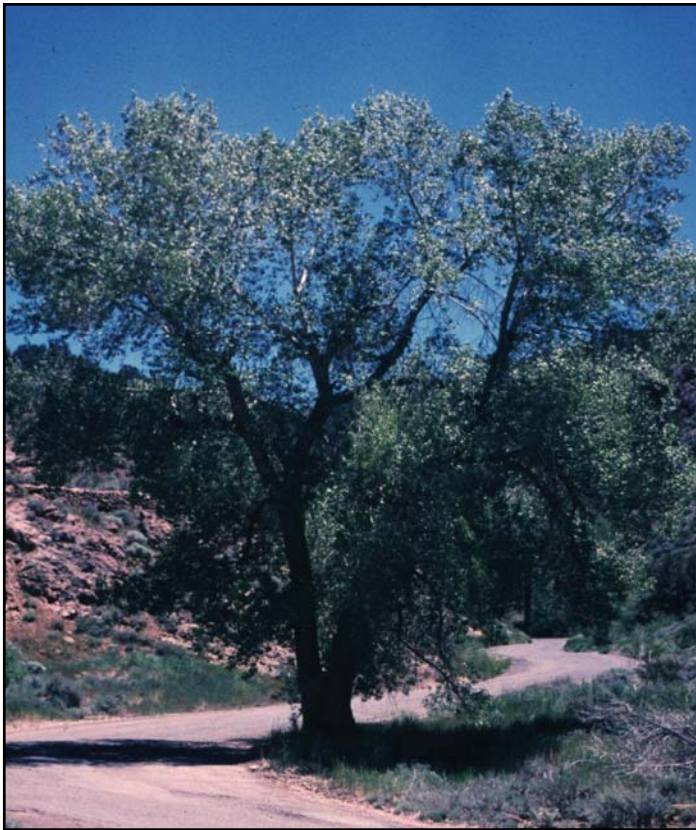

POPULUS FREMONTII COTTONWOOD

These fast growing deciduous trees line the riparian waterways of the west. Triangular light green leaves turn bright yellow in the fall. The beautiful trunks are smooth and mottled, turning white with age. Mature trees will vary from 40 to 60 feet in height with a 50 foot spread. Separately sexed, the female trees produce white, cottony seed that goes airborne in the wind. Plant in full sun and provide moderate to ample irrigation. Due to the fast growth they tend to be weak wooded and short-lived trees.

AT A GLANCE SUMMARY

| | |
|---------------|----------------------|
| SIZE (H X W) | 40-60 feet x 50 feet |
| FLOWER COLOR | Green |
| FLOWER SEASON | Spring |
| EXPOSURE | Full Sun |
| WATER | Moderate to Ample |
| GROWTH RATE | Fast |
| HARDINESS | -30° F, USDA Zone 4 |
| PRUNING | To Thin & Shape |